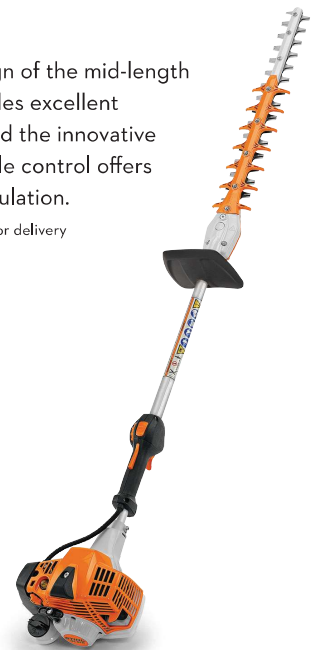

Comparable performance to the HL 91 K (0°).

HLA 86

AP

With the ability to telescope an additional 27.6", the HLA 86 gives pros the benefits of battery power with the performance and proven construction of our professional gas-powered equipment.

Comparable performance to the HL 94.

HL 91 K (0°)

The compact design of the mid-length HL 91 K (0°) provides excellent maneuverability and the innovative ECOSPEED throttle control offers variable speed regulation.

Not available for purchase or delivery in California.

°Made in America of U.S. and global materials.

HL 94 K (0°)

The HL 94 K (0°) features a fixed-angle blade and the STIHL exclusive ECOSPEED throttle set wheel for variable speed control, making it a must-have for pros.