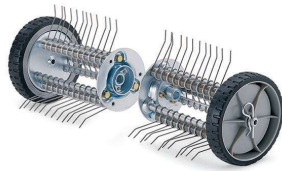

YARD BOSS® ATTACHMENTS

RL-MM LAWN AERATOR

Rotating tines are designed to promote water absorption and root health.

BK-MM BOHO TINES CULTIVATOR

Cultivate deeper into the soil to prepare for planting.

KB-MM BRISTLE BRUSH

Make quick work of sweeping jobs on walkways and other paved surfaces.

Note: This attachment must be used with large deflector and extensions. Do not use on grass lawns.

FS-MM TRIMMER

Trim around the yard and tackle heavy weeds and tough growth.

Note: The FS-MM must be used with MM Wheel Kit.

FC-MM BED EDGER

Cut defined edges and separate the grass from the planting area.

MF-MM LAWN DETHATCHER

Remove dead grass and other material from the top of the lawn.

Note: This attachment must be used with large deflector and extensions.

KW-MM STIHL POWERSWEEP™

Heavy-duty rubber flaps clean up caked dirt on concrete, move pebbles and sand from turf and water, and light snow from hard, flat surfaces.