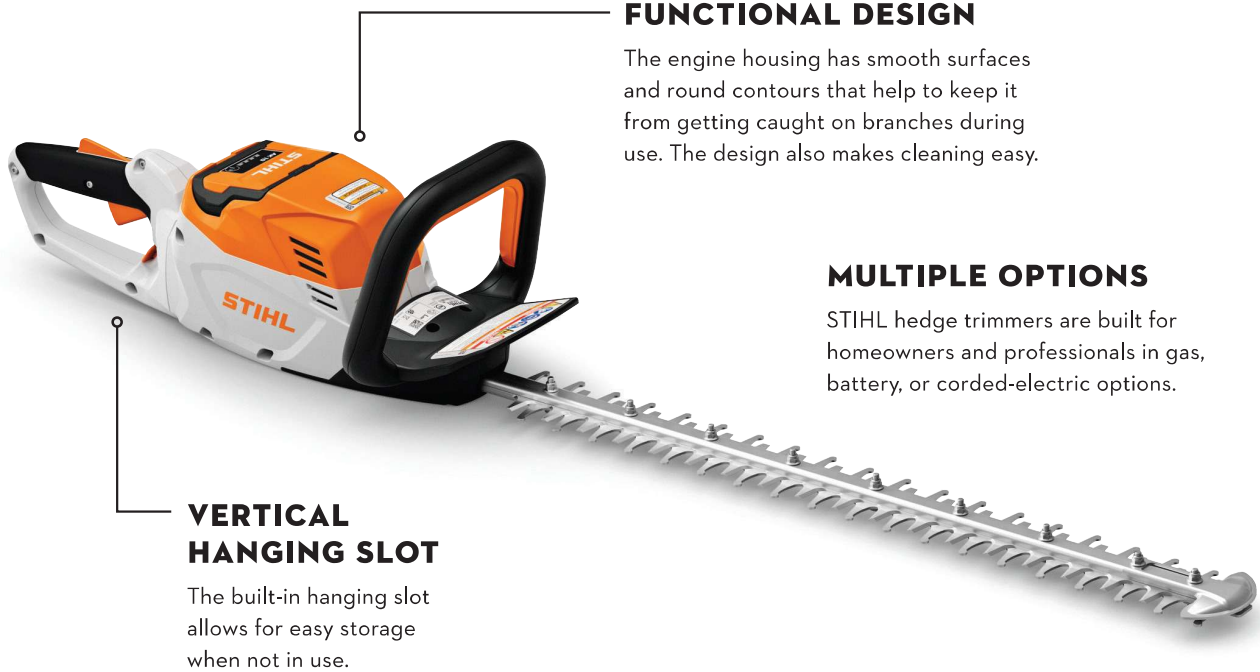

MM DEPTH GAUGE

Allows for variable working depths when using cultivator attachments.

MM WHEEL KIT

Delivers improved handling, transport, and maneuverability with most attachments.

HEDGE TRIMMER FEATURES & BENEFITS

FUNCTIONAL DESIGN

The engine housing has smooth surfaces and round contours that help to keep it from getting caught on branches during use. The design also makes cleaning easy.

MULTIPLE OPTIONS

STIHL hedge trimmers are built for homeowners and professionals in gas, battery, or corded-electric options.

VERTICAL HANGING SLOT

The built-in hanging slot allows for easy storage when not in use.

TECHNOLOGY

Double-Sided Cutting Blades

STIHL hedge trimmers with double-sided cutting blades cut in both directions.